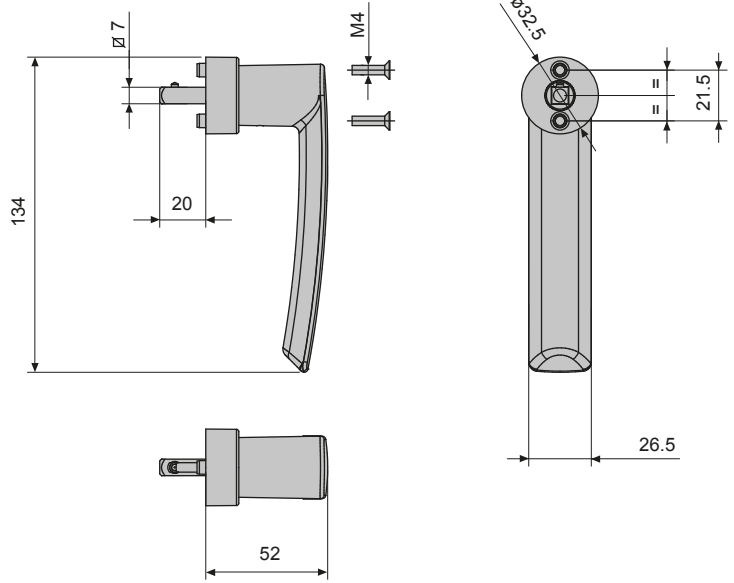

IRIS EOS

CREMONE BOLTS AND
OPENING MECHANISMS

 Made in Italy

fapim[®]
Life in evolution

Art. 0500A

Art. 0502AZ

Art. 0510A

Art. 0511A

Art. 0514AL-Art. 0514AR

Art. 0514BL-Art. 0514BR

	
0500A	21.5 10

	
0502AZ	21.5 10

Art.0510A

Art.0511A

0510A

43